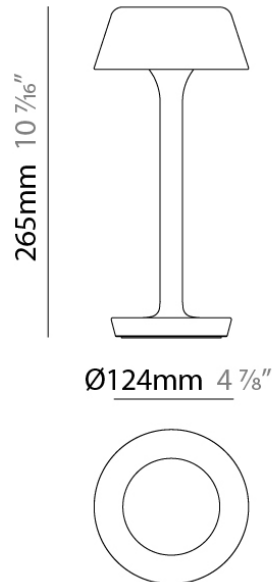

FIREFLY PORTABLE

D84377-BRZ

PROJECT _____

TYPE _____

NOTES _____

QUANTITY _____

DATE _____

GENERAL

Series: Firefly
Brand: Panzeri
Division: Design
Mounting Type: Portable
Mounting Location: Table

PHYSICAL

Shape: Round
Diameter (mm): 124
Diameter (in): 4 7/8
Height (mm): 265
Height (in): 10 7/16
Light Distribution: Direct
Weight (kg): 1.0550
Weight (lbs): 2.321
Screws: A4 stainless steel
Diffuser: Opal - Acrylic
Gasket: Silicone
Fixture Material: Aluminum Die Cast

ELECTRICAL

Lamp Type: LED
Input Wattage (W): 2
Dimming: 5-Step Touch Dimming
Input Voltage (V): 120
Output Voltage (V): 5

LED

Number of LEDs: 1
Color Temperature (°K): 2700
Max. Delivered Lumen (lm): 161
Nominal Lumen (lm): 328
CRI: >80 CRI
Efficiency (%): 49.1
Lamp Life (hrs): 70000

OPTICAL

RATINGS AND CERTIFICATIONS

Certified By: CSA Certified to UL and CSA Standards
IP rating: IP65